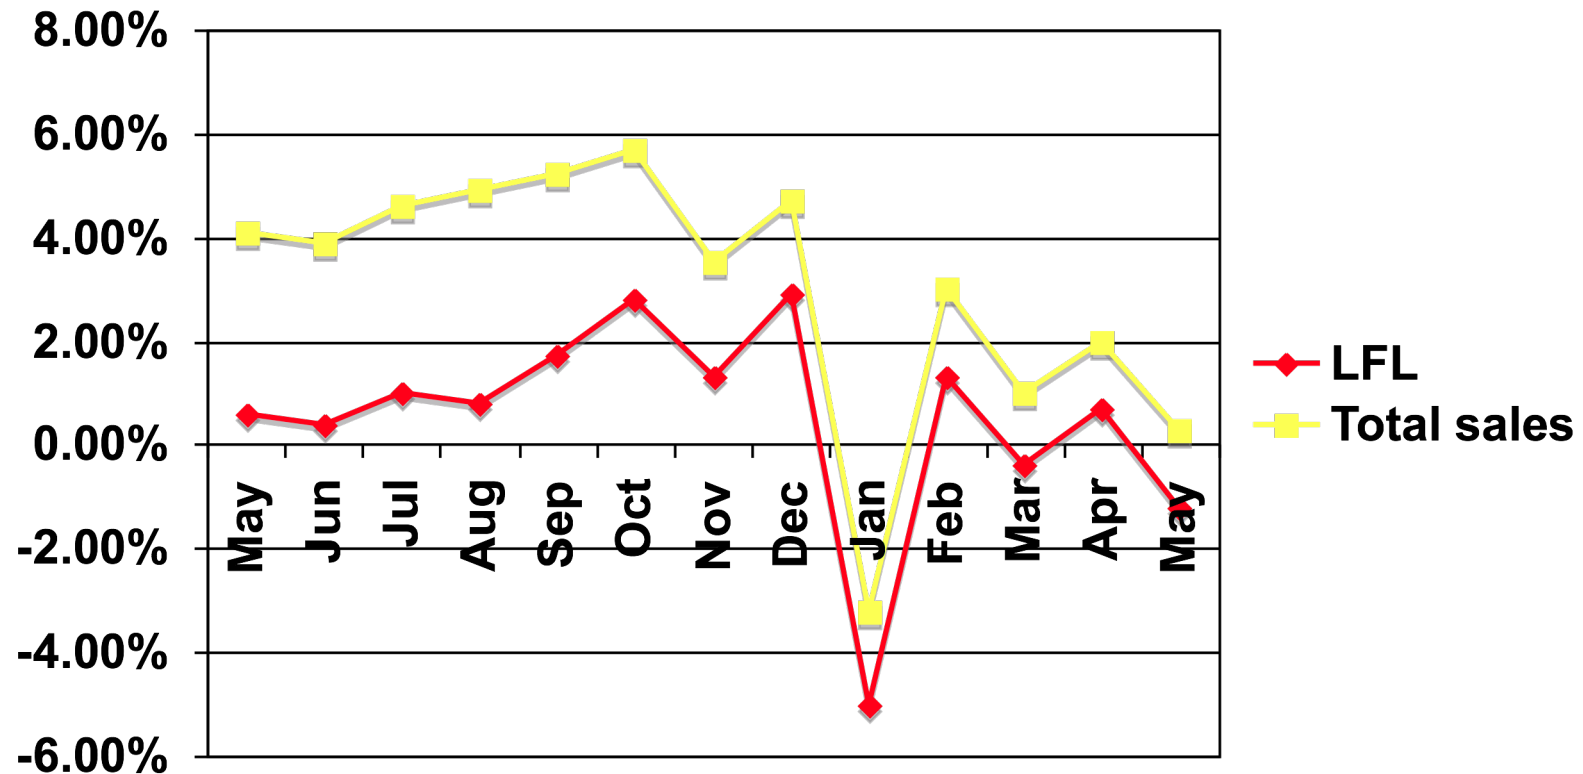

Pub and restaurant chains trading

Data from Coffe Peach Business Tracker

May 2009 to May 2010